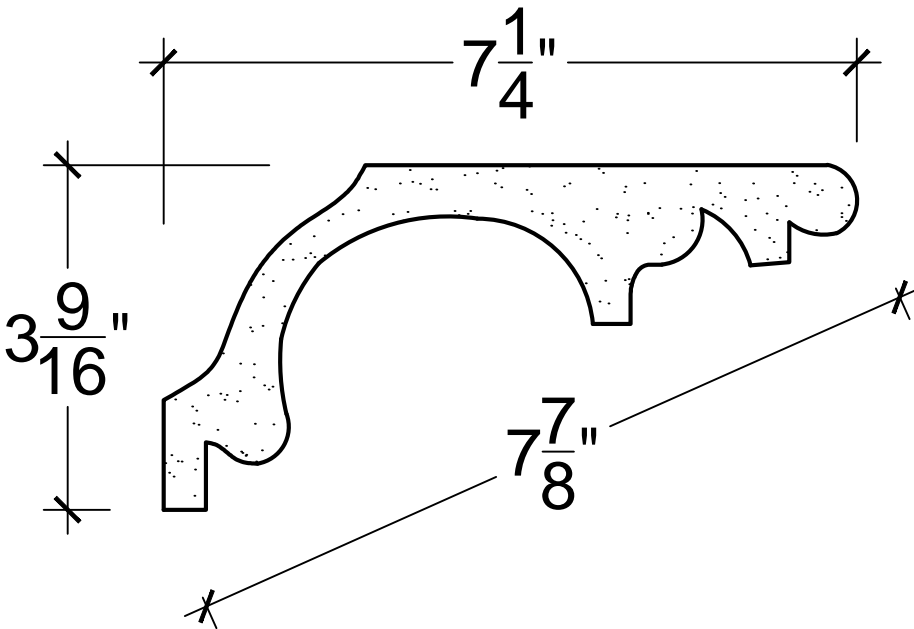

SCALE: 6" = 1'

SCALE: 6" = 1'

SCALE: 6" = 1'

67 Steuben Street
Brooklyn, NY 11205
P 718.534.7000
F 718.534.7040
www.decocraftusa.com

Design Copyright © Deco Craft USA Inc.2010.All rights reserved

NAME:

COVE

ITEM#

DC503-291

MATERIAL:

PLASTER

HEIGHT:

3. 9/16"

PROJECTION:

7. 1/4"

FACE:

7. 7/8"

REPEAT:

N/A

LENGTH:

96"