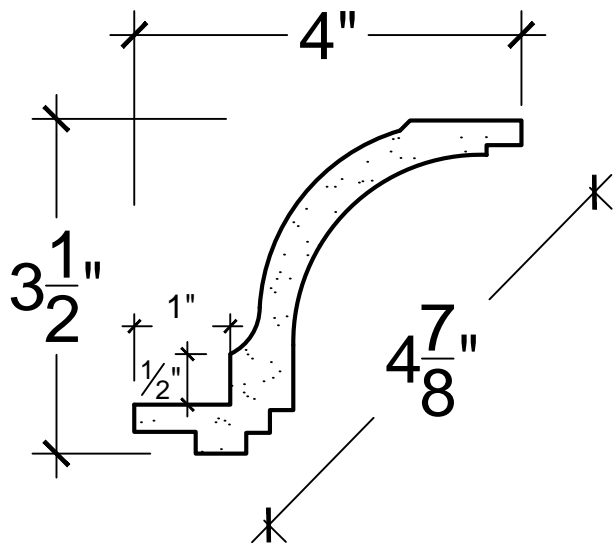

SCALE: 6" = 1'

SCALE: 6" = 1'

SCALE: 6" = 1'

67 Steuben Street
Brooklyn, NY 11205
P 718.534.7000
F 718.534.7040
www.decocraftusa.com

Design Copyright © Deco Craft USA Inc.2010.All rights reserved

NAME:

COVE LIGHTING

ITEM#

DC503-280

MATERIAL:

PLASTER

HEIGHT:

3. 1/2"

PROJECTION:

4"

FACE:

4. 7/8"

REPEAT:

N/A

LENGTH:

96"