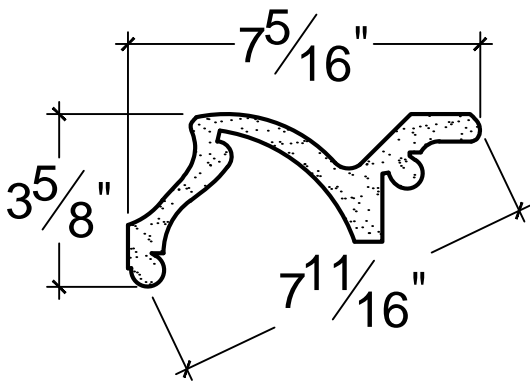

SCALE: 3" = 1'

SCALE: 3" = 1'

SCALE: 3" = 1'

67 Steuben Street
 Brooklyn, NY 11205
 P 718.534.7000
 F 718.534.7040
 www.decocraftusa.com

Design Copyright © Deco Craft USA Inc.2010.All rights reserved

NAME:	CROWN	HEIGHT:	3. 5/8"
ITEM#	DC503-278	PROJECTION:	7. 5/16"
MATERIAL:	PLASTER	FACE:	7. 11/16"
		REPEAT:	N/A
		LENGTH:	96"