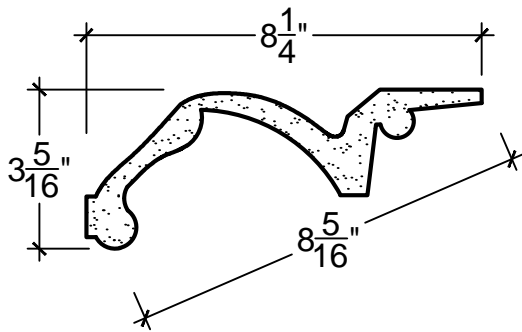

SCALE: 3" = 1'

SCALE: 3" = 1'

SCALE: 3" = 1'

67 Steuben Street
 Brooklyn, NY 11205
 P 718.534.7000
 F 718.534.7040
 www.decocraftusa.com

Design Copyright © Deco Craft USA Inc.2010.All rights reserved

NAME:	CROWN	HEIGHT:	3. 5/16"
ITEM#	DC503-277	PROJECTION:	8. 1/4"
MATERIAL:	PLASTER	FACE:	8. 5/16"
		REPEAT:	N/A
		LENGTH:	96"