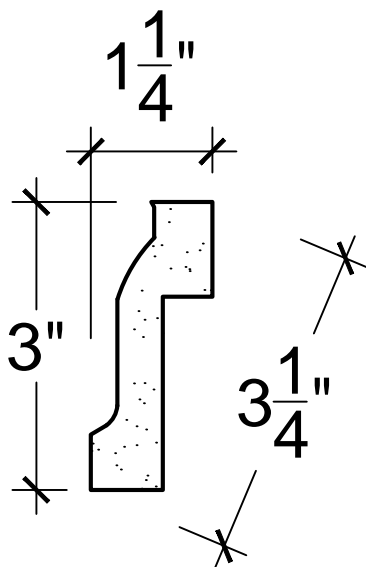

SCALE: 6" = 1'

SCALE: 6" = 1'

SCALE: 6" = 1'

67 Steuben Street
 Brooklyn, NY 11205
 P 718.534.7000
 F 718.534.7040
 www.decocraftusa.com

Design Copyright © Deco Craft USA Inc.2010.All rights reserved

NAME:	CROWN	HEIGHT:	3"
ITEM#	DC503-275	PROJECTION:	1. 1/4"
MATERIAL:	PLASTER	FACE:	3. 1/4"
		REPEAT:	N/A
		LENGTH:	96"