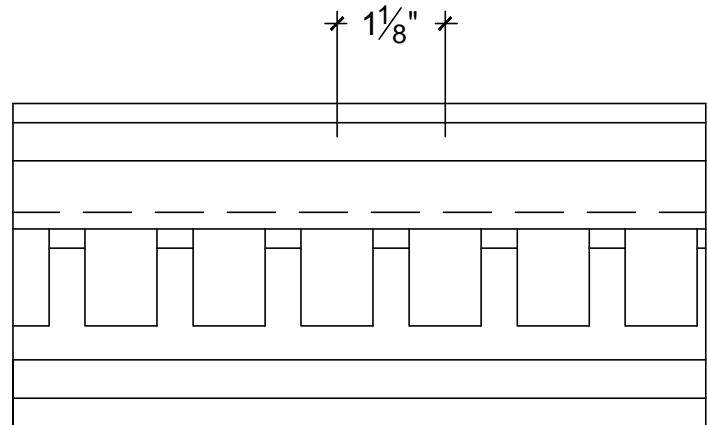

SCALE: 6" = 1'-0"

SCALE: 6" = 1'-0"

SCALE: 6" = 1'-0"

67 Steuben Street
 Brooklyn, NY 11205
 P 718.534.7000
 F 718.534.7040
 www.decocraftusa.com

Design Copyright © Deco Craft USA Inc.2010.All rights reserved

NAME:

CROWN

ITEM#

DC503-262

MATERIAL:

PLASTER

HEIGHT:

3. 3/8"

PROJECTION:

4. 1/4"

FACE:

5. 7/16"

REPEAT:

1. 1/8"

LENGTH:

96"