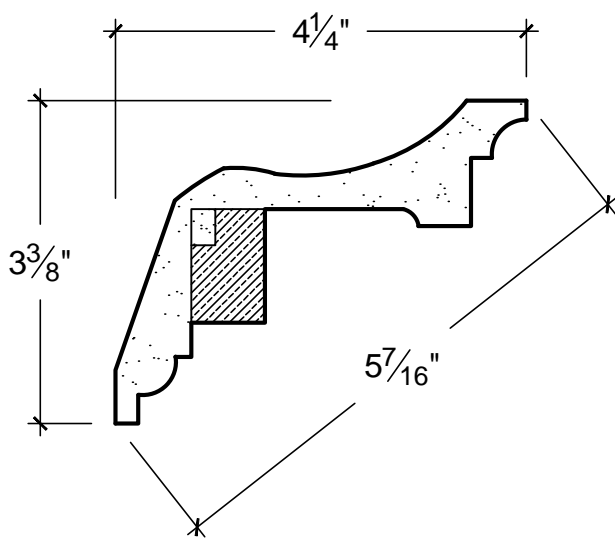

SCALE: 6" = 1'-0"

SCALE: 6" = 1'-0"

SCALE: 6" = 1'-0"

67 Steuben Street
 Brooklyn, NY 11205
 P 718.534.7000
 F 718.534.7040
 www.decocraftusa.com

Design Copyright © Deco Craft USA Inc.2010.All rights reserved

NAME:

CROWN

ITEM#

DC503-262

MATERIAL:

PLASTER

HEIGHT:

3. 3/8"

PROJECTION:

4. 1/4"

FACE:

5. 7/16"

REPEAT:

1. 1/8"

LENGTH:

96"