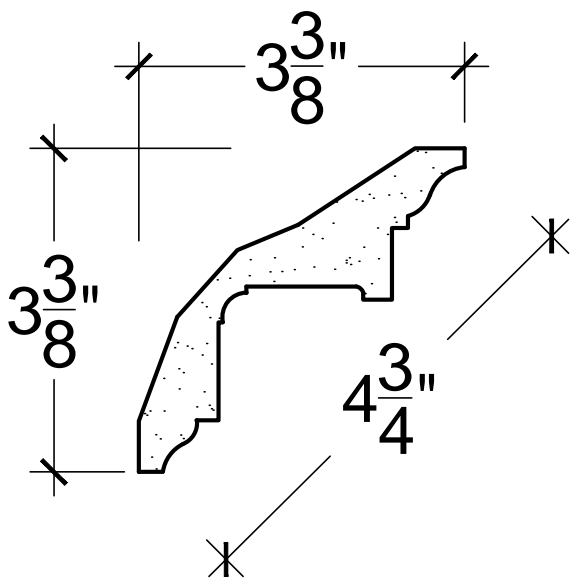

SCALE: 6" = 1'-0"

SCALE: 6" = 1'-0"

SCALE: 6" = 1'-0"

67 Steuben Street
 Brooklyn, NY 11205
 P 718.534.7000
 F 718.534.7040
 www.decocraftusa.com

Design Copyright © Deco Craft USA Inc.2010.All rights reserved

NAME:

CROWN

ITEM#

DC503-261

MATERIAL:

PLASTER

HEIGHT:

3 3/8"

PROJECTION:

3 3/8"

FACE:

4 3/4"

REPEAT:

N/A

LENGTH:

96"