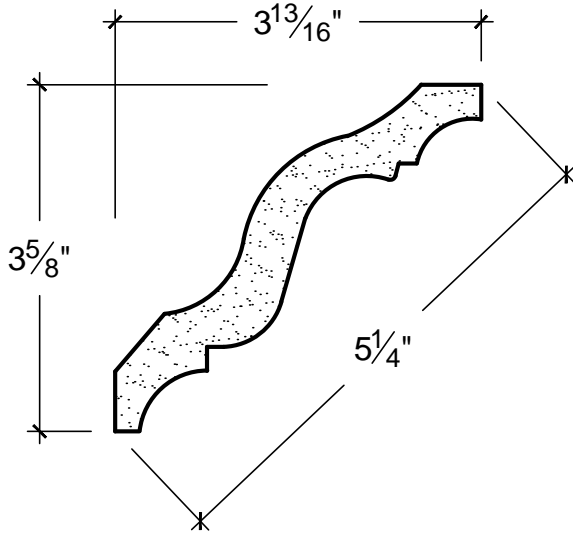

SCALE: 6" = 1'-0"

SCALE: 6" = 1'-0"

SCALE: 6" = 1'-0"

67 Steuben Street
 Brooklyn, NY 11205
 P 718.534.7000
 F 718.534.7040
 www.decocraftusa.com

Design Copyright © Deco Craft USA Inc.2010.All rights reserved

NAME:

CROWN

ITEM#

DC503-243

MATERIAL:

PLASTER

HEIGHT:

3 5/8"

PROJECTION:

3 13/16"

FACE:

5 1/4"

REPEAT:

N/A

LENGTH:

96"