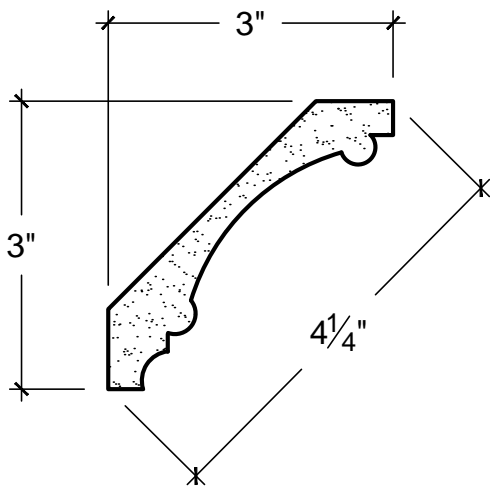

SCALE: 6" = 1'-0"

SCALE: 6" = 1'-0"

SCALE: 6" = 1'-0"

67 Steuben Street  
 Brooklyn, NY 11205  
 P 718.534.7000  
 F 718.534.7040  
 www.decocraftusa.com

Design Copyright © Deco Craft USA Inc.2010.All rights reserved

NAME:

**CROWN**

ITEM#

**DC503-236**

MATERIAL:

**PLASTER**

HEIGHT:

3"

PROJECTION:

3"

FACE:

4, 1/4"

REPEAT:

N/A

LENGTH:

96"