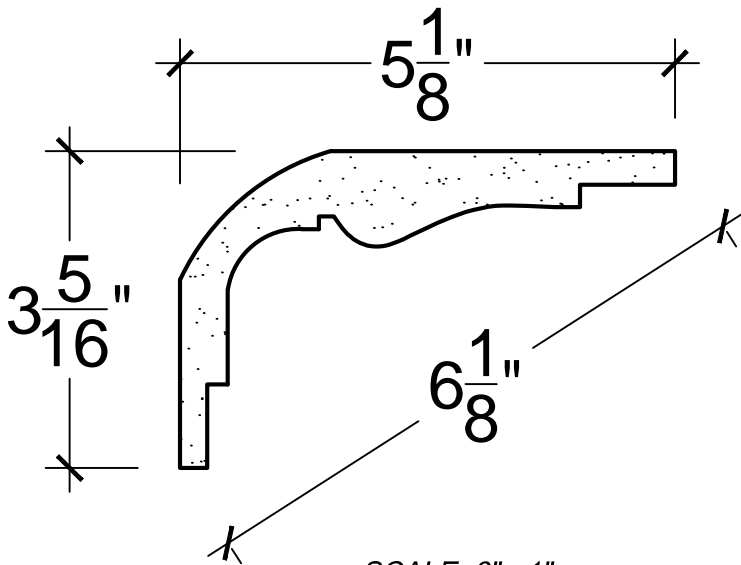

SCALE: 6" - 1"

SCALE: 6" - 1"

SCALE: 6" - 1"

67 Steuben Street
 Brooklyn, NY 11205
 P 718.534.7000
 F 718.534.7040
 www.decocraftusa.com

Design Copyright © Deco Craft USA Inc.2010.All rights reserved

NAME:	CROWN	HEIGHT:	3. 5/16"
ITEM#	DC503-231B	PROJECTION:	5. 1/8"
MATERIAL:	PLASTER	FACE:	6. 1/8"
		REPEAT:	N/A
		LENGTH:	96"