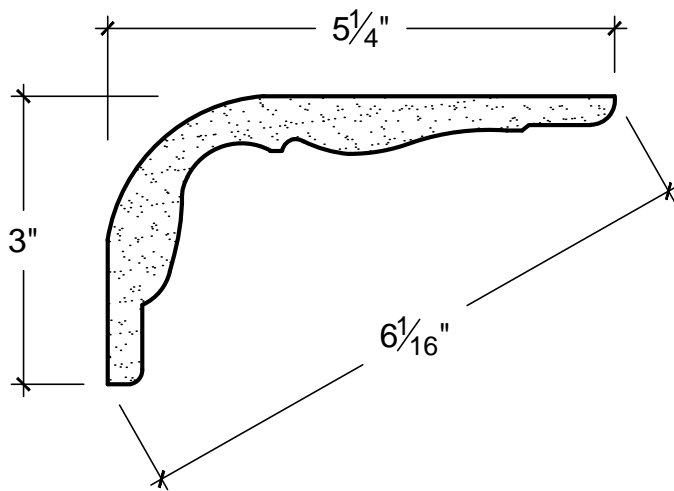

SCALE: 6" = 1'

SCALE: 6" = 1'

SCALE: 6" = 1'

67 Steuben Street
 Brooklyn, NY 11205
 P 718.534.7000
 F 718.534.7040
 www.decocraftusa.com

Design Copyright © Deco Craft USA Inc.2010.All rights reserved

NAME:

CROWN

ITEM#

DC503-231

MATERIAL:

PLASTER

HEIGHT:

3"

PROJECTION:

5. 1/4"

FACE:

6. 1/16"

REPEAT:

LENGTH:

96"