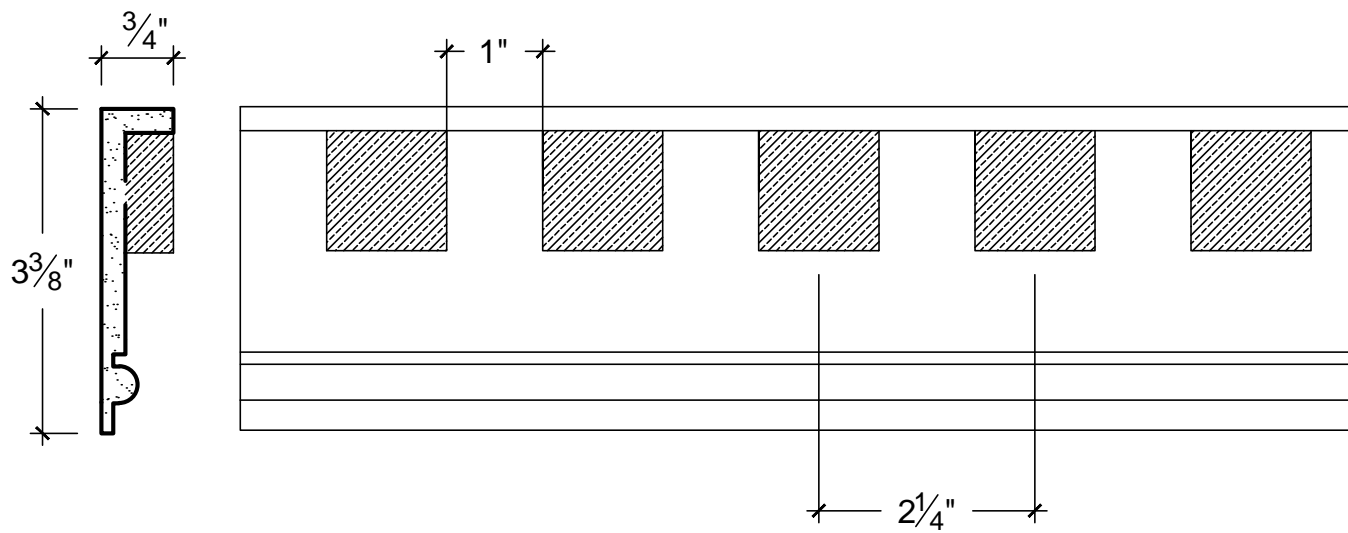

SCALE: 6" = 1'

SCALE: 6" = 1'

SCALE: 6" = 1'

67 Steuben Street
 Brooklyn, NY 11205
 P 718.534.7000
 F 718.534.7040
 www.decocraftusa.com

Design Copyright © Deco Craft USA Inc.2010.All rights reserved

NAME:

FREIZE

ITEM#

DC503-229

MATERIAL:

PLASTER

HEIGHT:

3. 3/8"

PROJECTION:

3/4"

FACE:

N/A

REPEAT:

2. 1/4"

LENGTH:

94. 1/2"