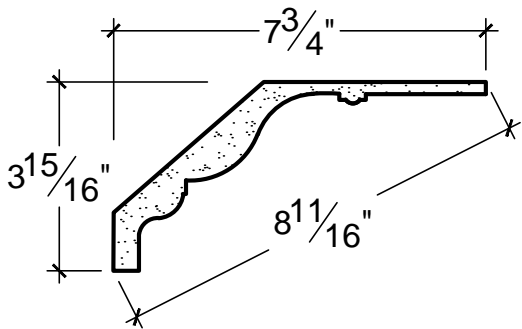

SCALE: 3" = 1"

SCALE: 3" = 1"

SCALE: 3" = 1"

67 Steuben Street
 Brooklyn, NY 11205
 P 718.534.7000
 F 718.534.7040
 www.decocraftusa.com

Design Copyright © Deco Craft USA Inc.2010.All rights reserved

NAME:

CROWN

ITEM#

DC503-225C

MATERIAL:

PLASTER

HEIGHT:

3. 15/16"

PROJECTION:

7. 3/4"

FACE:

8. 11/16"

REPEAT:

N/A

LENGTH:

96"