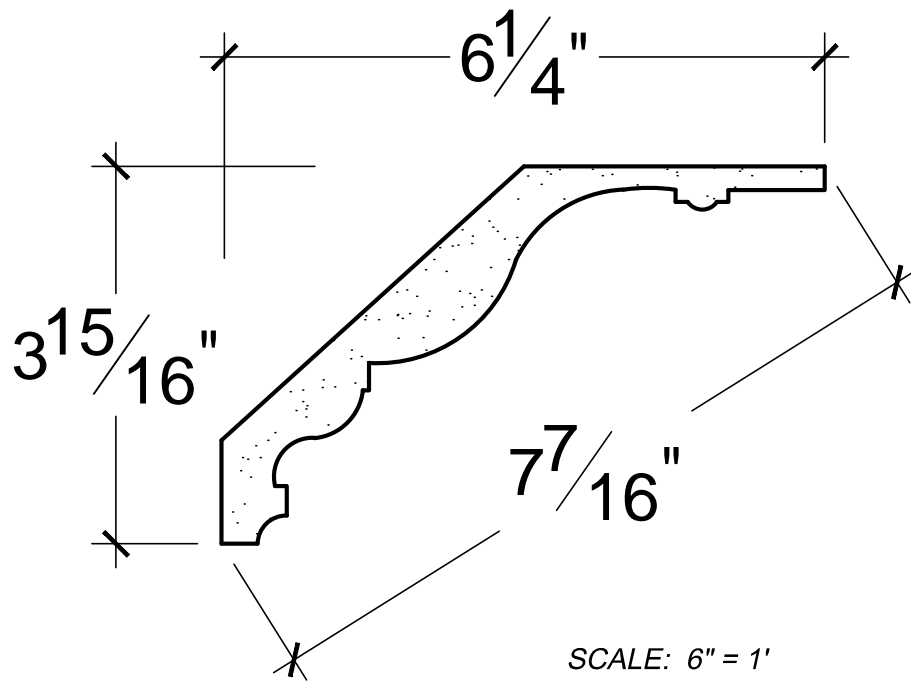

SCALE: 6" = 1'

SCALE: 6" = 1'

SCALE: 6" = 1'

67 Steuben Street
 Brooklyn, NY 11205
 P 718.534.7000
 F 718.534.7040
 www.decocraftusa.com

Design Copyright © Deco Craft USA Inc.2010.All rights reserved

NAME:

CROWN

ITEM#

DC503-225A

MATERIAL:

PLASTER

HEIGHT:

3. 15/16"

PROJECTION:

6. 1/4"

FACE:

7. 7/16"

REPEAT:

N/A

LENGTH:

96"