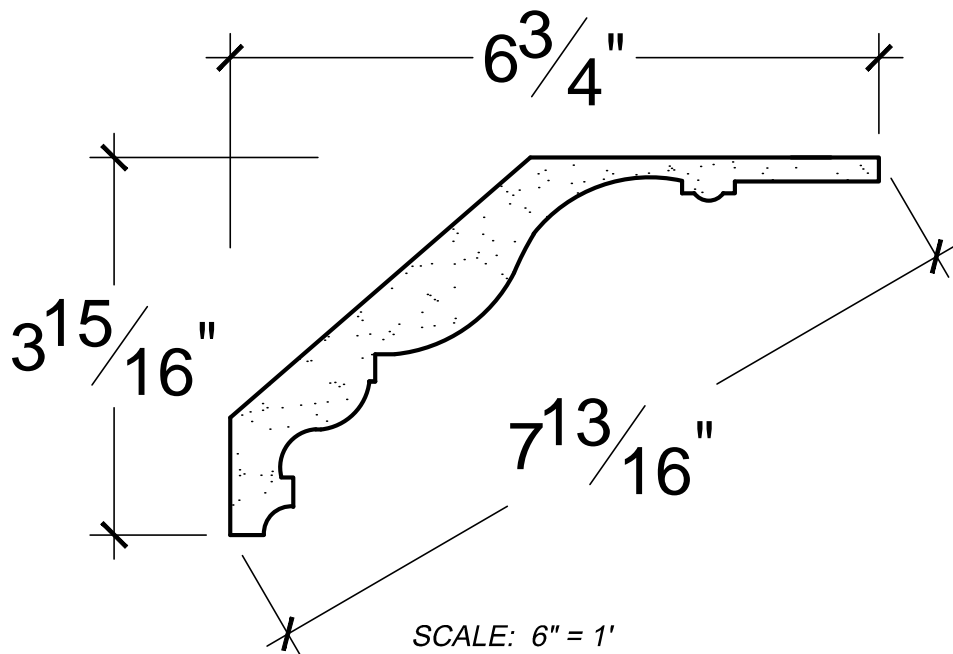

SCALE: 6" = 1'

SCALE: 6" = 1'

SCALE: 6" = 1'

67 Steuben Street
Brooklyn, NY 11205
P 718.534.7000
F 718.534.7040
www.decocraftusa.com

Design Copyright © Deco Craft USA Inc.2010.All rights reserved

NAME:

CROWN

ITEM#

DC503-225

MATERIAL:

PLASTER

HEIGHT:

3. 15/16"

PROJECTION:

6. 3/4"

FACE:

7. 13/16"

REPEAT:

N/A

LENGTH:

96"