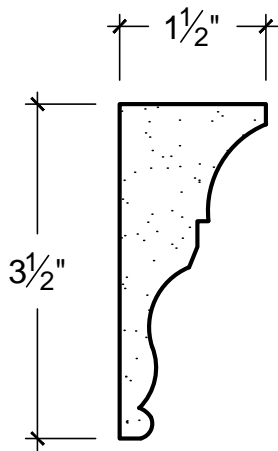

SCALE: 6" = 1'-0"

SCALE: 6" = 1'-0"

SCALE: 6" = 1'-0"

67 Steuben Street
 Brooklyn, NY 11205
 P 718.534.7000
 F 718.534.7040
 www.decocraftusa.com

Design Copyright © Deco Craft USA Inc.2010.All rights reserved

NAME:

FRIEZE

ITEM#

DC503-222

MATERIAL:

PLASTER

HEIGHT:

3. 1/2"

PROJECTION:

1. 1/2"

FACE:

N/A

REPEAT:

N/A

LENGTH:

96"