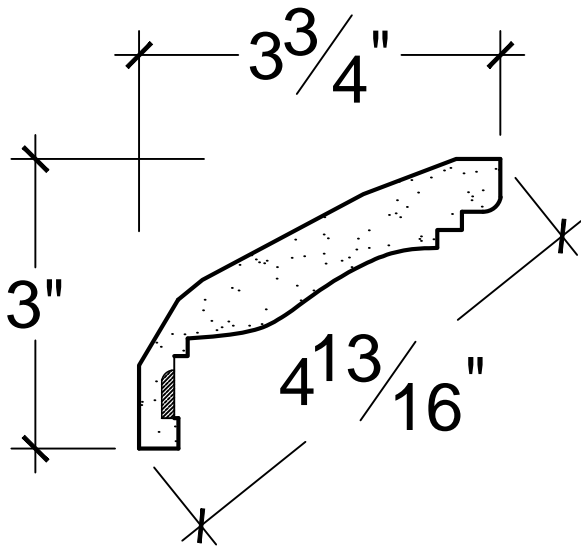

SCALE: 6" = 1'

SCALE: 6" = 1'

SCALE: 6" = 1'

67 Steuben Street
Brooklyn, NY 11205
P 718.534.7000
F 718.534.7040
www.decocraftusa.com

Design Copyright © Deco Craft USA Inc.2010.All rights reserved

NAME:

CROWN

ITEM#

DC503-194

MATERIAL:

PLASTER

HEIGHT:

3"

PROJECTION:

3, 3/4"

FACE:

4, 13/16"

REPEAT:

7/16"

LENGTH:

94"