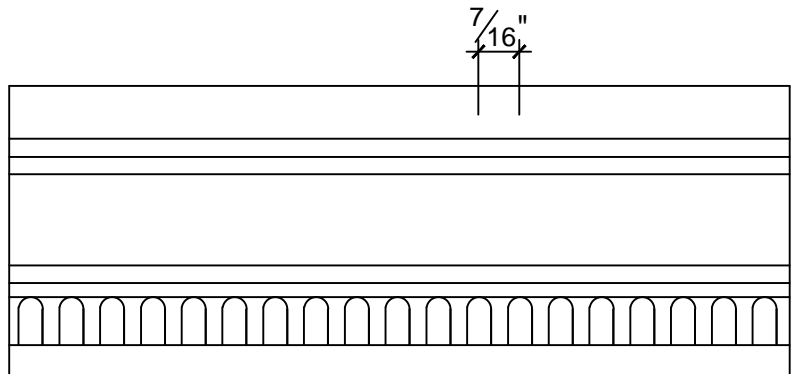

SCALE: 6" = 1'

SCALE: 6" = 1'

SCALE: 6" = 1'

67 Steuben Street
Brooklyn, NY 11205
P 718.534.7000
F 718.534.7040
www.decocraftusa.com

Design Copyright © Deco Craft USA Inc.2010.All rights reserved

NAME:

CROWN

ITEM#

DC503-194

MATERIAL:

PLASTER

HEIGHT:

3"

PROJECTION:

3, 3/4"

FACE:

4, 13/16"

REPEAT:

7/16"

LENGTH:

94"