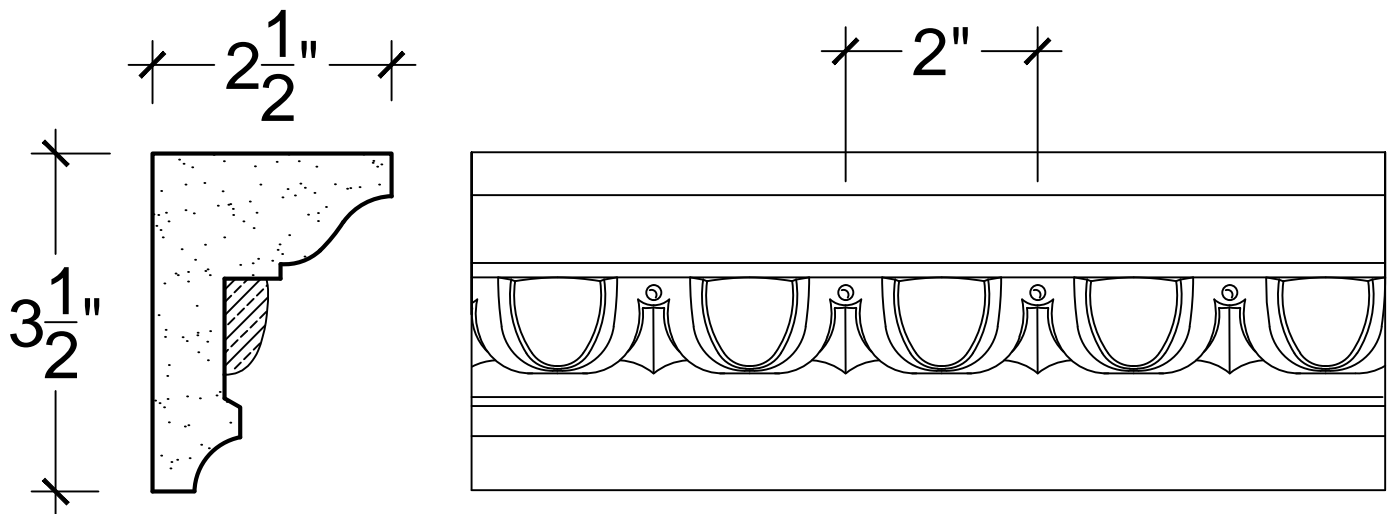

SCALE: 6" = 1'

SCALE: 6" = 1'

SCALE: 6" = 1'

67 Steuben Street
 Brooklyn, NY 11205
 P 718.534.7000
 F 718.534.7040
 www.decocraftusa.com

Design Copyright © Deco Craft USA Inc.2010.All rights reserved

NAME:	FRIEZE	HEIGHT:	3. 1/2"
ITEM#	DC503-192	PROJECTION:	2. 1/2"
MATERIAL:	PLASTER	FACE:	N/A
		REPEAT:	2"
		LENGTH:	84"