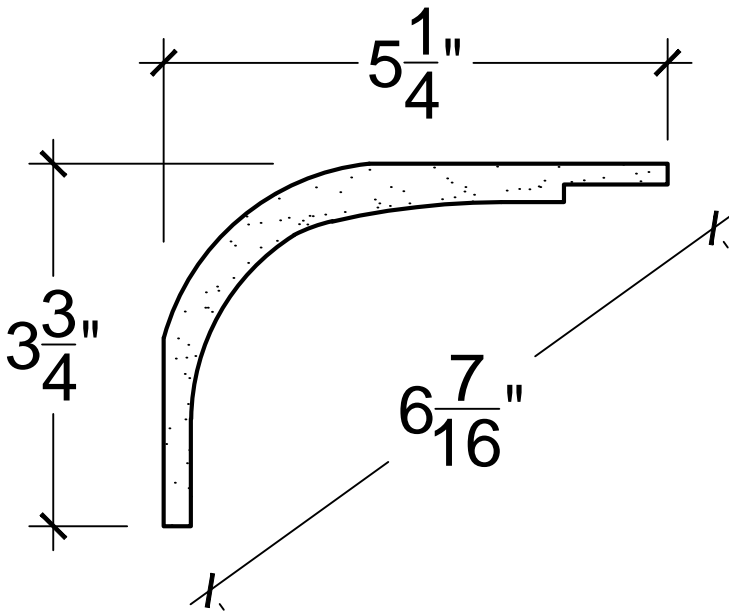

SCALE: 6" = 1'

SCALE: 6" = 1'

SCALE: 6" = 1'

67 Steuben Street
 Brooklyn, NY 11205
 P 718.534.7000
 F 718.534.7040
 www.decocraftusa.com

Design Copyright © Deco Craft USA Inc.2010.All rights reserved

NAME:

COVE

ITEM#

DC503-174B

MATERIAL:

PLASTER

HEIGHT:

3. 3/4"

PROJECTION:

5. 1/4"

FACE:

6. 7/16"

REPEAT:

N/A

LENGTH:

96"