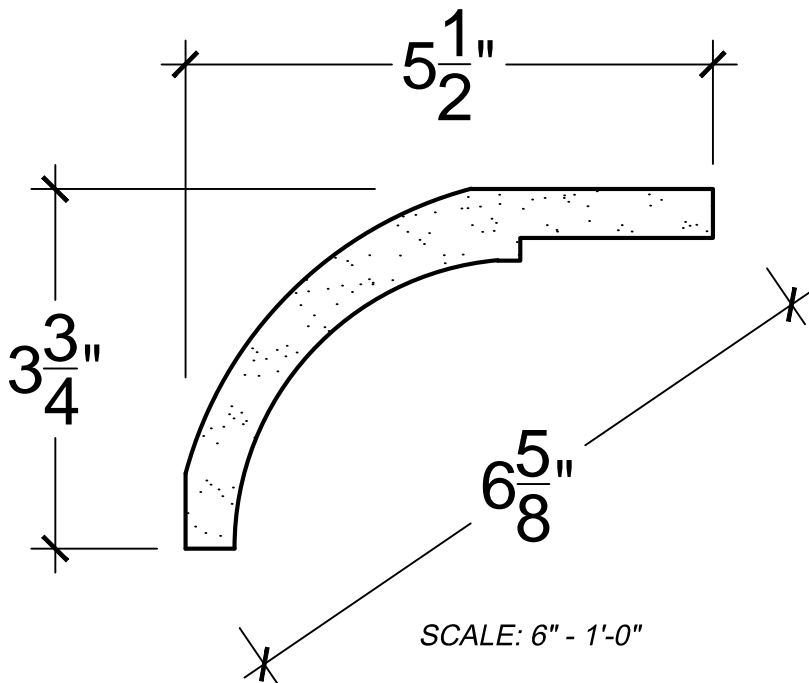

SCALE: 6" - 1'-0"

SCALE: 6" - 1'-0"

SCALE: 6" - 1'-0"

67 Steuben Street
 Brooklyn, NY 11205
 P 718.534.7000
 F 718.534.7040
 www.decocraftusa.com

Design Copyright © Deco Craft USA Inc.2010.All rights reserved

NAME:	COVE	HEIGHT:	3. 3/4"
ITEM#	DC503-174D	PROJECTION:	5. 1/2"
MATERIAL:	PLASTER	FACE:	6. 5/8"
		REPEAT:	N/A
		LENGTH:	96"