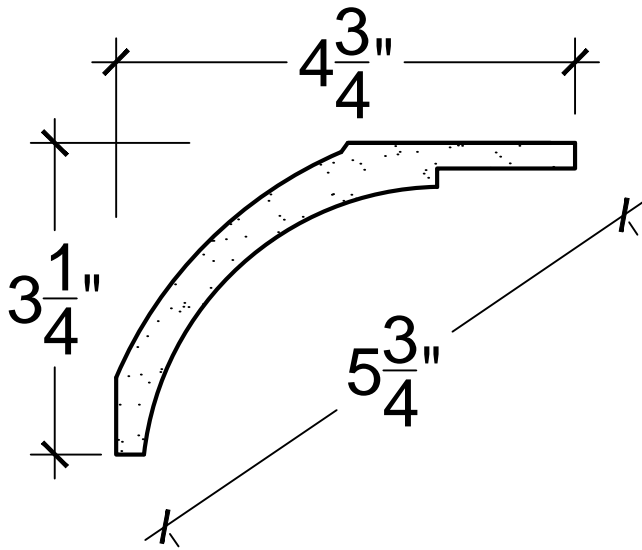

SCALE: 6" - 1"

SCALE: 6" - 1"

SCALE: 6" - 1"

67 Steuben Street
 Brooklyn, NY 11205
 P 718.534.7000
 F 718.534.7040
 www.decocraftusa.com

Design Copyright © Deco Craft USA Inc.2010.All rights reserved

NAME:

COVE

ITEM#

DC503-174C

MATERIAL:

PLASTER

HEIGHT:

3. 1/4"

PROJECTION:

4. 3/4"

FACE:

5. 3/4"

REPEAT:

N/A

LENGTH:

96"