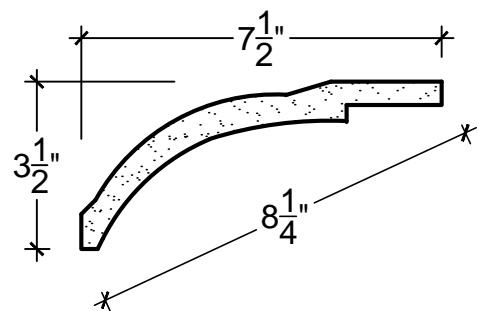

SCALE: 3" = 1'-0"

SCALE: 3" = 1'-0"

SCALE: 3" = 1'-0"

67 Steuben Street
 Brooklyn, NY 11205
 P 718.534.7000
 F 718.534.7040
 www.decocraftusa.com

Design Copyright © Deco Craft USA Inc.2010.All rights reserved

NAME:

CROWN

ITEM#

DC503-174

MATERIAL:

PLASTER

HEIGHT:

3. 1/2"

PROJECTION:

7. 1/2"

FACE:

8. 1/4"

REPEAT:

N/A

LENGTH:

96"