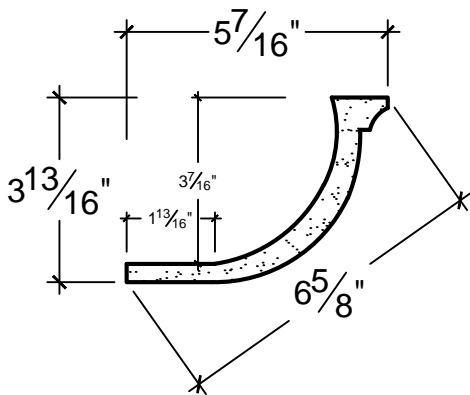

SCALE: 3" = 1'

SCALE: 3" = 1'

SCALE: 3" = 1'

67 Steuben Street
 Brooklyn, NY 11205
 P 718.534.7000
 F 718.534.7040
 www.decocraftusa.com

Design Copyright © Deco Craft USA Inc.2010.All rights reserved

NAME:

COVE LIGHTING

ITEM#

DC503-167B

MATERIAL:

PLASTER

HEIGHT:

3. 13/16"

PROJECTION:

5. 7/16"

FACE:

6. 5/8"

REPEAT:

N/A

LENGTH:

96"