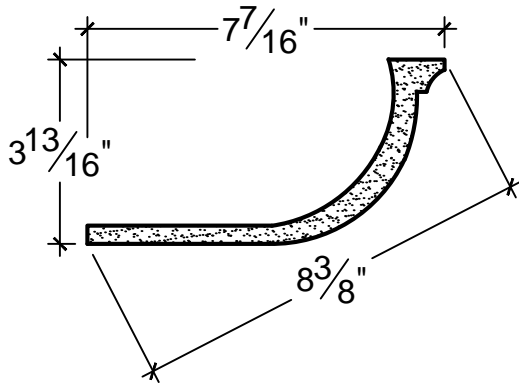

SCALE: 3" = 1'

SCALE: 3" = 1'

SCALE: 3" = 1'

67 Steuben Street
 Brooklyn, NY 11205
 P 718.534.7000
 F 718.534.7040
 www.decocraftusa.com

Design Copyright © Deco Craft USA Inc.2010.All rights reserved

NAME:

COVE LIGHTING

ITEM#

DC503-167

MATERIAL:

PLASTER

HEIGHT:

3. 13/16"

PROJECTION:

7. 7/16"

FACE:

8. 3/8"

REPEAT:

N/A

LENGTH:

96"