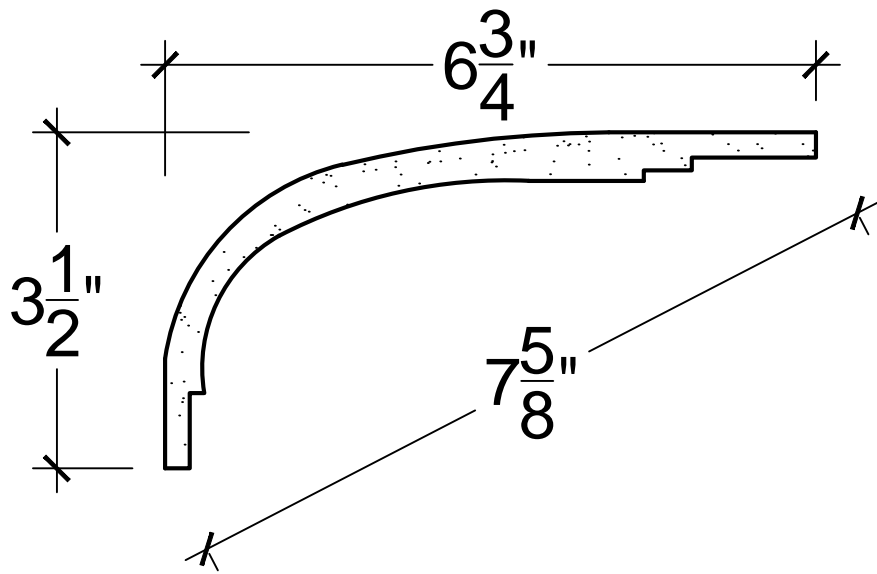

SCALE: 6" = 1'

SCALE: 6" = 1'

SCALE: 6" = 1'

67 Steuben Street
 Brooklyn, NY 11205
 P 718.534.7000
 F 718.534.7040
 www.decocraftusa.com

Design Copyright © Deco Craft USA Inc.2010.All rights reserved

NAME:	COVE	HEIGHT:	3. 1/2"
ITEM#	DC503-129C	PROJECTION:	6. 3/4"
MATERIAL:	PLASTER	FACE:	7. 5/8"
		REPEAT:	N/A
		LENGTH:	96"