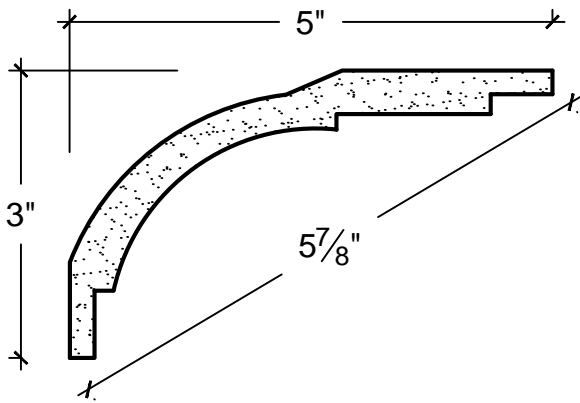

SCALE: 6" = 1'

SCALE: 6" = 1'

SCALE: 6" = 1'

67 Steuben Street  
 Brooklyn, NY 11205  
 P 718.534.7000  
 F 718.534.7040  
 www.decocraftusa.com

Design Copyright © Deco Craft USA Inc.2010.All rights reserved

NAME:

**COVE**

ITEM#

**DC503-129B**

MATERIAL:

**PLASTER**

HEIGHT:

3"

PROJECTION:

5"

FACE:

5. 7/8"

REPEAT:

N/A

LENGTH:

96"