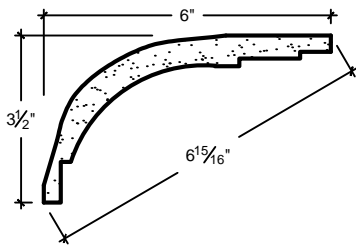

SCALE: 3" = 1'

SCALE: 3" = 1'

SCALE: 3" = 1'

67 Steuben Street
 Brooklyn, NY 11205
 P 718.534.7000
 F 718.534.7040
 www.decocraftusa.com

Design Copyright © Deco Craft USA Inc.2010.All rights reserved

NAME:

COVE

ITEM#

DC503-129

MATERIAL:

PLASTER

HEIGHT:

3. 1/2"

PROJECTION:

6"

FACE:

6. 15/16"

REPEAT:

N/A

LENGTH:

96"