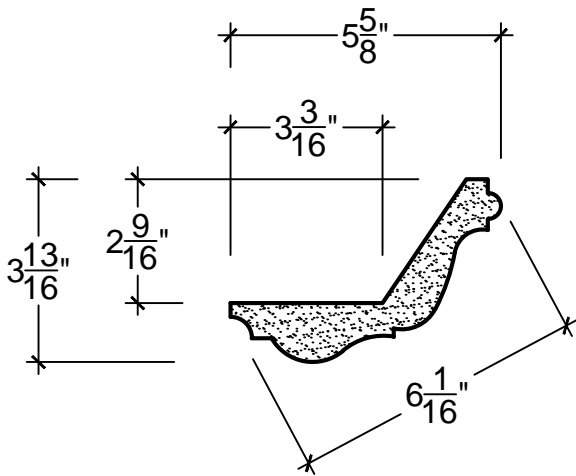

SCALE: 3" = 1'

SCALE: 3" = 1'

SCALE: 3" = 1'

67 Steuben Street  
 Brooklyn, NY 11205  
 P 718.534.7000  
 F 718.534.7040  
 www.decocraftusa.com

Design Copyright © Deco Craft USA Inc.2010.All rights reserved

NAME:

**COVE LIGHTING**

ITEM#

**DC503-122**

MATERIAL:

**PLASTER**

HEIGHT:

3. 13/16"

PROJECTION:

5. 5/8"

FACE:

6. 1/16"

REPEAT:

N/A

LENGTH:

96"