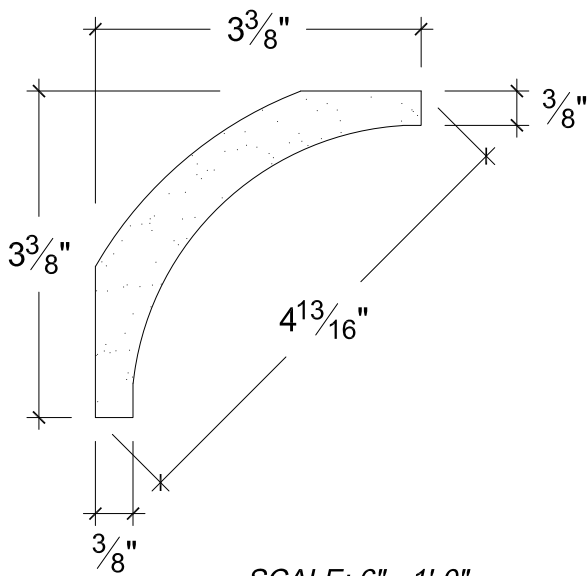

SCALE: 6" - 1'-0"

SCALE: 6" - 1'-0"

SCALE: 6" - 1'-0"

67 Steuben Street
 Brooklyn, NY 11205
 P 718.534.7000
 F 718.534.7040
 www.decocraftusa.com

Design Copyright © Deco Craft USA Inc. 2010. All rights reserved

NAME:

COVE

ITEM#

DC503-121C

MATERIAL:

PLASTER

HEIGHT:

3. 3/8"

PROJECTION:

3. 3/8"

FACE:

4. 13/16"

REPEAT:

N/A

LENGTH:

96"