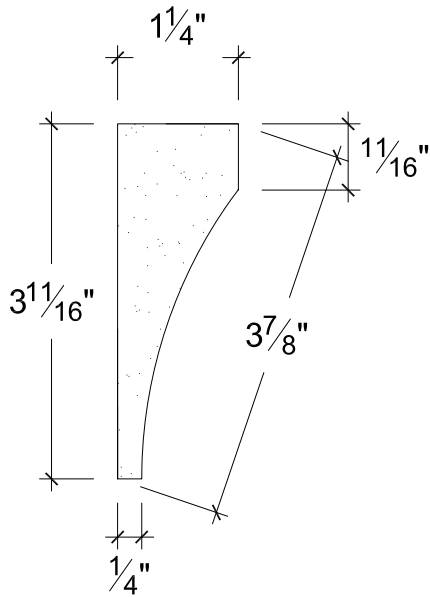

SCALE: 6" - 1"

SCALE: 6" - 1"

SCALE: 6" - 1"

67 Steuben Street
 Brooklyn, NY 11205
 P 718.534.7000
 F 718.534.7040
 www.decocraftusa.com

Design Copyright © Deco Craft USA Inc.2010.All rights reserved

NAME:

COVE

ITEM#

DC503-121B

MATERIAL:

PLASTER

HEIGHT:

3. 11/16"

PROJECTION:

1. 1/4"

FACE:

3. 7/8"

REPEAT:

N/A

LENGTH:

96"