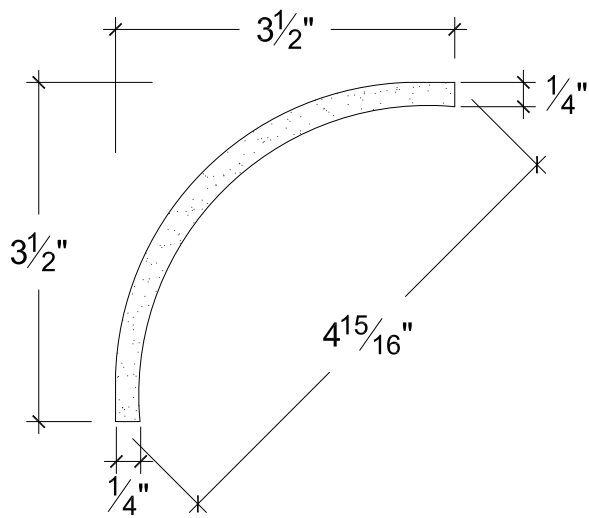

SCALE: 6" = 1'

SCALE: 6" = 1'

SCALE: 6" = 1'

67 Steuben Street  
 Brooklyn, NY 11205  
 P 718.534.7000  
 F 718.534.7040  
 www.decocraftusa.com

Design Copyright © Deco Craft USA Inc. 2010. All rights reserved

NAME:

**COVE**

ITEM#

**DC503-121**

MATERIAL:

**PLASTER**

HEIGHT:

3. 1/2"

PROJECTION:

3. 1/2"

FACE:

4. 15/16"

REPEAT:

N/A

LENGTH:

96"