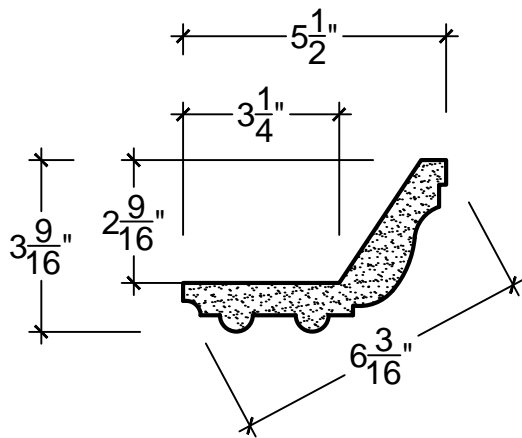

SCALE: 3" = 1'

SCALE: 3" = 1'

SCALE: 3" = 1'

67 Steuben Street  
 Brooklyn, NY 11205  
 P 718.534.7000  
 F 718.534.7040  
 www.decocraftusa.com

Design Copyright © Deco Craft USA Inc.2010.All rights reserved

NAME:

**COVE LIGHTING**

ITEM#

**DC503-115**

MATERIAL:

**PLASTER**

HEIGHT:

3. 9/16"

PROJECTION:

5. 1/2"

FACE:

6. 3/16"

REPEAT:

N/A

LENGTH:

96"