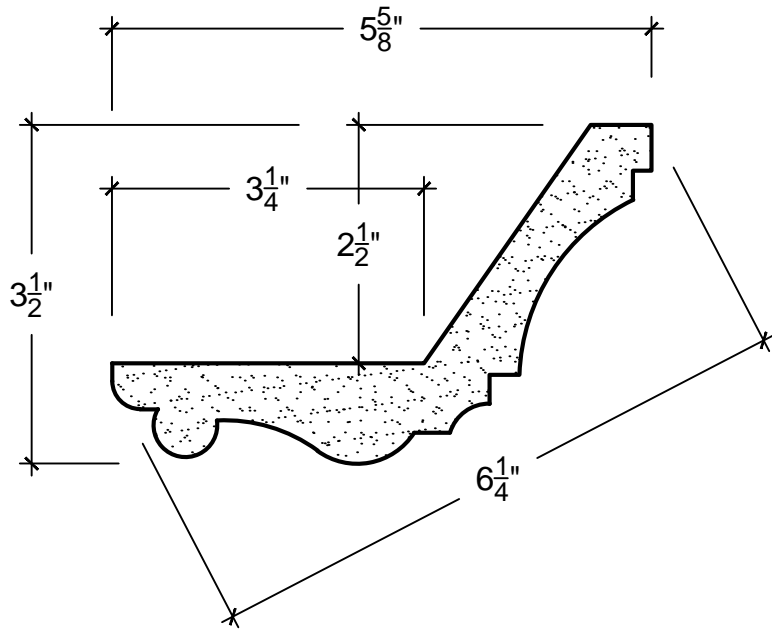

SCALE: 6" = 1'

SCALE: 6" = 1'

SCALE: 6" = 1'

67 Steuben Street  
 Brooklyn, NY 11205  
 P 718.534.7000  
 F 718.534.7040  
 www.decocraftusa.com

Design Copyright © Deco Craft USA Inc.2010.All rights reserved

NAME:

**COVE LIGHTING**

ITEM#

**DC503-114**

MATERIAL:

**PLASTER**

HEIGHT:

3. 1/2"

PROJECTION:

5. 5/8"

FACE:

6. 1/4"

REPEAT:

N/A

LENGTH:

96"