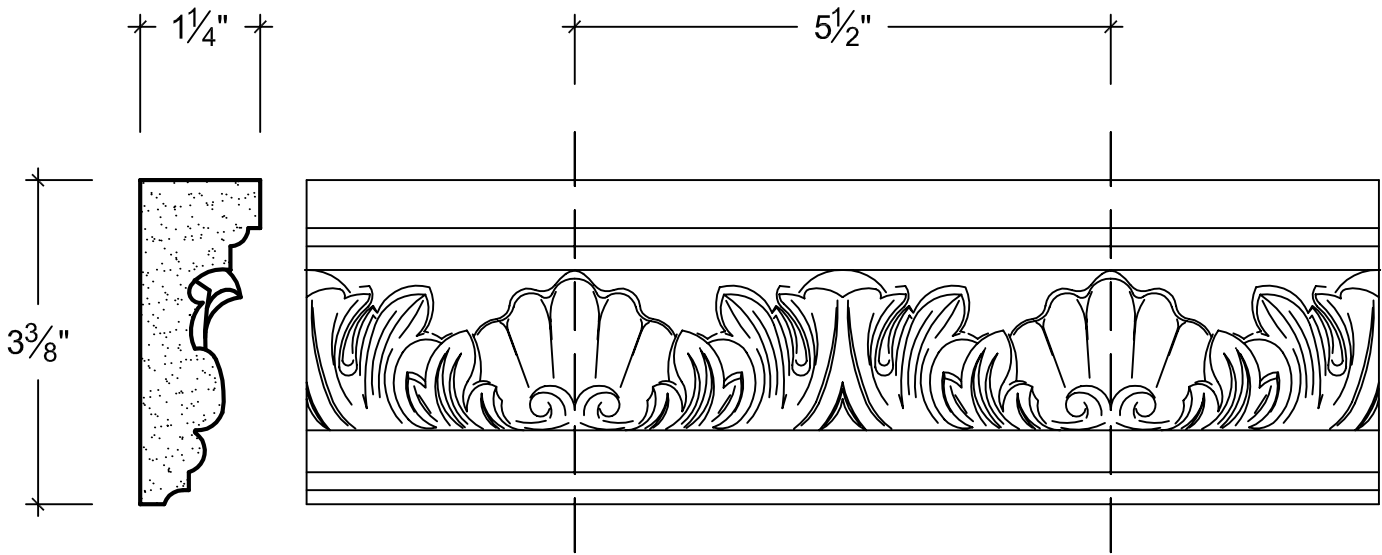

SCALE: 6" = 1'

SCALE: 6" = 1'

SCALE: 6" = 1'

67 Steuben Street  
 Brooklyn, NY 11205  
 P 718.534.7000  
 F 718.534.7040  
 www.decocraftusa.com

Design Copyright © Deco Craft USA Inc. 2010. All rights reserved

|           |                  |             |        |
|-----------|------------------|-------------|--------|
| NAME:     | <b>CROWN</b>     | HEIGHT:     | 3-3/8" |
| ITEM#     | <b>DC503-079</b> | PROJECTION: | 1-1/4" |
| MATERIAL: | <b>PLASTER</b>   | FACE:       | N/A    |
|           |                  | REPEAT:     | 5-1/2" |
|           |                  | LENGTH:     | 96"    |