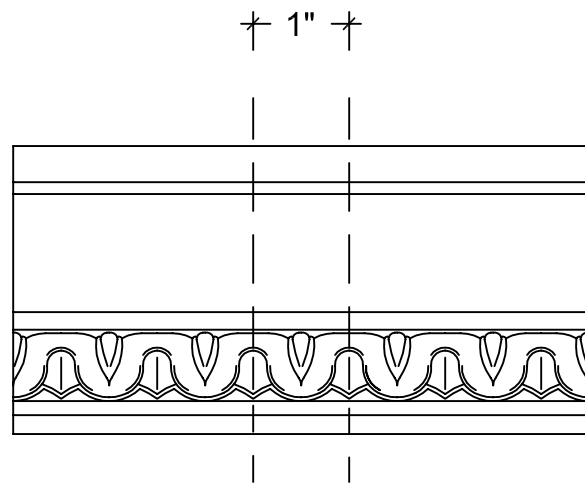

SCALE: 6" = 1'

SCALE: 6" = 1'

SCALE: 6" = 1'

67 Steuben Street  
 Brooklyn, NY 11205  
 P 718.534.7000  
 F 718.534.7040  
 www.decocraftusa.com

Design Copyright © Deco Craft USA Inc. 2010. All rights reserved

NAME:

**CROWN**

ITEM#

**DC503-059**

MATERIAL:

**PLASTER**

HEIGHT:

**3"**

PROJECTION:

**3"**

FACE:

**4-1/4"**

REPEAT:

**1"**

LENGTH:

**96"**