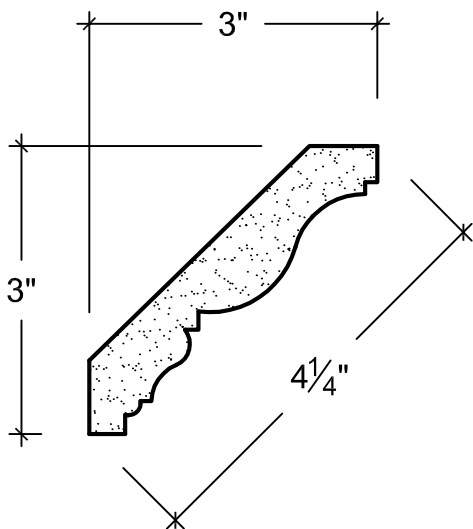

SCALE: 6" = 1'

SCALE: 6" = 1'

SCALE: 6" = 1'

67 Steuben Street  
 Brooklyn, NY 11205  
 P 718.534.7000  
 F 718.534.7040  
 www.decocraftusa.com

Design Copyright © Deco Craft USA Inc. 2010. All rights reserved

NAME:

**CROWN**

ITEM#

**DC503-059**

MATERIAL:

**PLASTER**

HEIGHT:

**3"**

PROJECTION:

**3"**

FACE:

**4-1/4"**

REPEAT:

**1"**

LENGTH:

**96"**