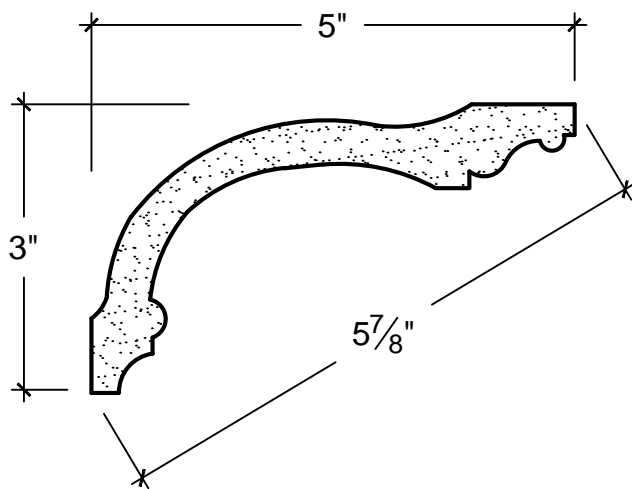

SCALE: 6" = 1'

SCALE: 6" = 1'

SCALE: 6" = 1'

67 Steuben Street
 Brooklyn, NY 11205
 P 718.534.7000
 F 718.534.7040
 www.decocraftusa.com

Design Copyright © Deco Craft USA Inc. 2010. All rights reserved

NAME:

COVE

ITEM#

DC503-041

MATERIAL:

PLASTER

HEIGHT:

3"

PROJECTION:

5"

FACE:

5. 7/8"

REPEAT:

N/A

LENGTH:

96"