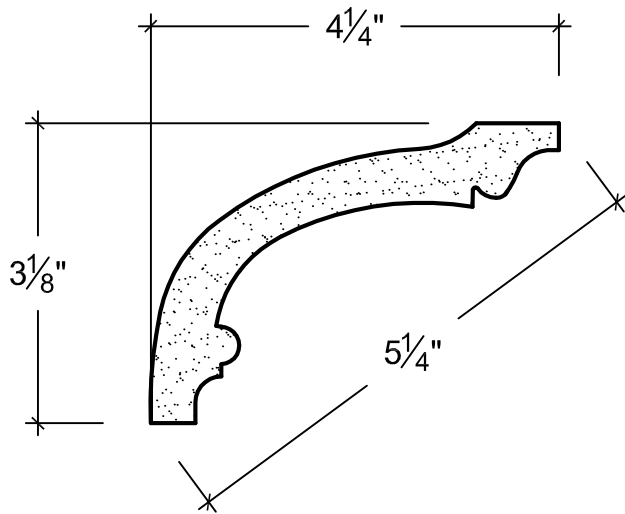

SCALE: 6" = 1'

SCALE: 6" = 1'

SCALE: 6" = 1'

67 Steuben Street
 Brooklyn, NY 11205
 P 718.534.7000
 F 718.534.7040
 www.decocraftusa.com

Design Copyright © Deco Craft USA Inc. 2010. All rights reserved

NAME:

CROWN

ITEM#

DC503-040

MATERIAL:

PLASTER

HEIGHT:

3-1/8"

PROJECTION:

4-1/4"

FACE:

5-1/4"

REPEAT:

N/A

LENGTH:

96"