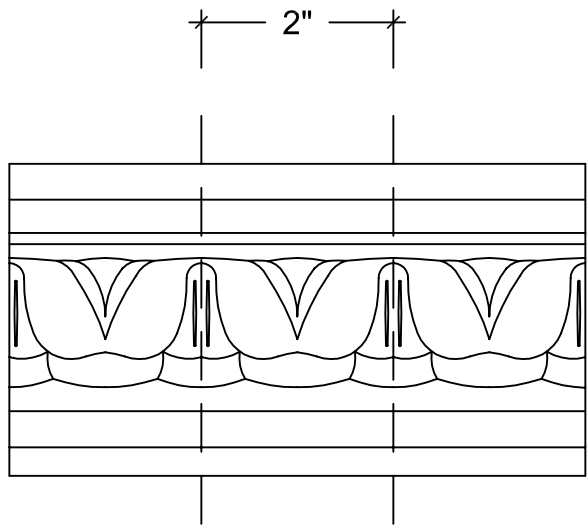

SCALE: 6" = 1'

SCALE: 6" = 1'

SCALE: 6" = 1'

67 Steuben Street
 Brooklyn, NY 11205
 P 718.534.7000
 F 718.534.7040
 www.decocraftusa.com

Design Copyright © Deco Craft USA Inc. 2010. All rights reserved

NAME:

CROWN

ITEM#

DC503-013

MATERIAL:

PLASTER

HEIGHT:

3-1/4"

PROJECTION:

3-1/4"

FACE:

4-5/8"

REPEAT:

2"

LENGTH:

96"