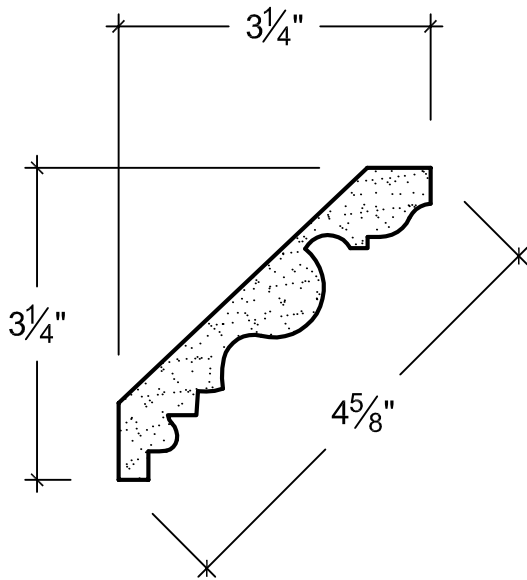

SCALE: 6" = 1'

SCALE: 6" = 1'

SCALE: 6" = 1'

67 Steuben Street
 Brooklyn, NY 11205
 P 718.534.7000
 F 718.534.7040
 www.decocraftusa.com

Design Copyright © Deco Craft USA Inc. 2010. All rights reserved

NAME:

CROWN

ITEM#

DC503-013

MATERIAL:

PLASTER

HEIGHT:

3-1/4"

PROJECTION:

3-1/4"

FACE:

4-5/8"

REPEAT:

2"

LENGTH:

96"