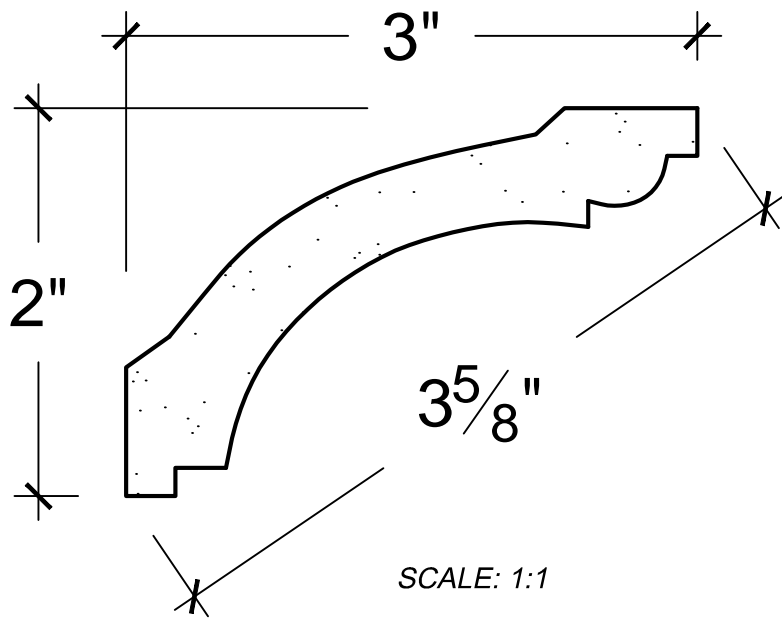

SCALE: 1:1

SCALE: 1:1

SCALE: 1:1

67 Steuben Street  
 Brooklyn, NY 11205  
 P 718.534.7000  
 F 718.534.7040  
 www.decocraftusa.com

Design Copyright © Deco Craft USA Inc.2010.All rights reserved

NAME:	COVE	HEIGHT:	2"
ITEM#	DC502-387	PROJECTION:	3"
MATERIAL:	PLASTER	FACE:	3. 5/8"
		REPEAT:	N/A
		LENGTH:	96"