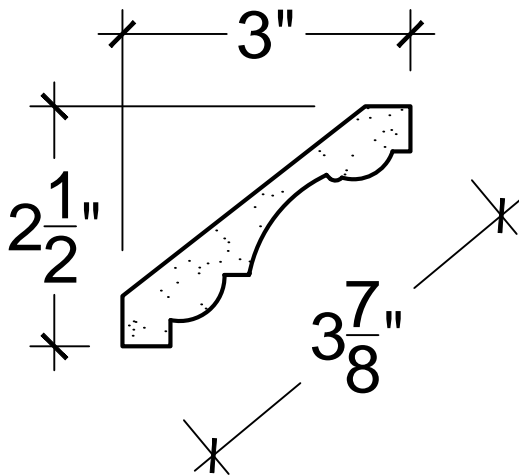

SCALE: 6" - 1"

SCALE: 6" - 1"

SCALE: 6" - 1"

67 Steuben Street
 Brooklyn, NY 11205
 P 718.534.7000
 F 718.534.7040
 www.decocraftusa.com

Design Copyright © Deco Craft USA Inc.2010.All rights reserved

NAME:	CROWN	HEIGHT:	2. 1/2"
ITEM#	DC502-356	PROJECTION:	3"
MATERIAL:	PLASTER	FACE:	3. 7/8"
		REPEAT:	N/A
		LENGTH:	96"