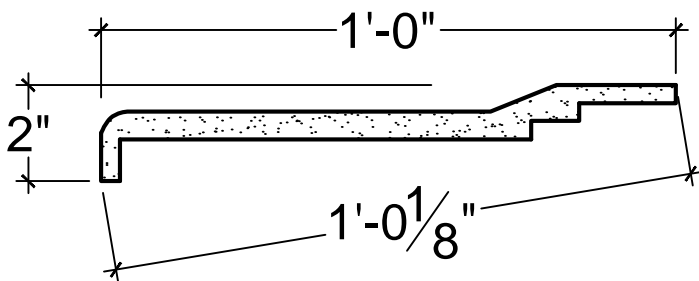

SCALE: 3" - 1"

SCALE: 3" - 1"

SCALE: 3" - 1"

67 Steuben Street
 Brooklyn, NY 11205
 P 718.534.7000
 F 718.534.7040
 www.decocraftusa.com

Design Copyright © Deco Craft USA Inc.2010.All rights reserved

NAME:	CROWN	HEIGHT:	2"
ITEM#	DC502-351B	PROJECTION:	12"
MATERIAL:	PLASTER	FACE:	12, 1/8"
		REPEAT:	N/A
		LENGTH:	96"