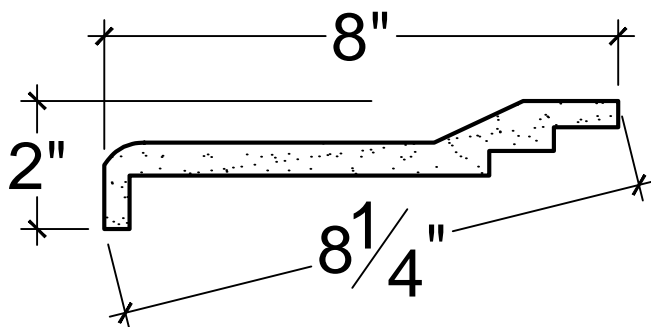

SCALE: 4" - 1"

SCALE: 4" - 1"

SCALE: 4" - 1"

67 Steuben Street
Brooklyn, NY 11205
P 718.534.7000
F 718.534.7040
www.decocraftusa.com

Design Copyright © Deco Craft USA Inc.2010.All rights reserved

NAME:

CROWN

ITEM#

DC502-351

MATERIAL:

PLASTER

HEIGHT:

2"

PROJECTION:

8"

FACE:

8. 1/4"

REPEAT:

N/A

LENGTH:

96"