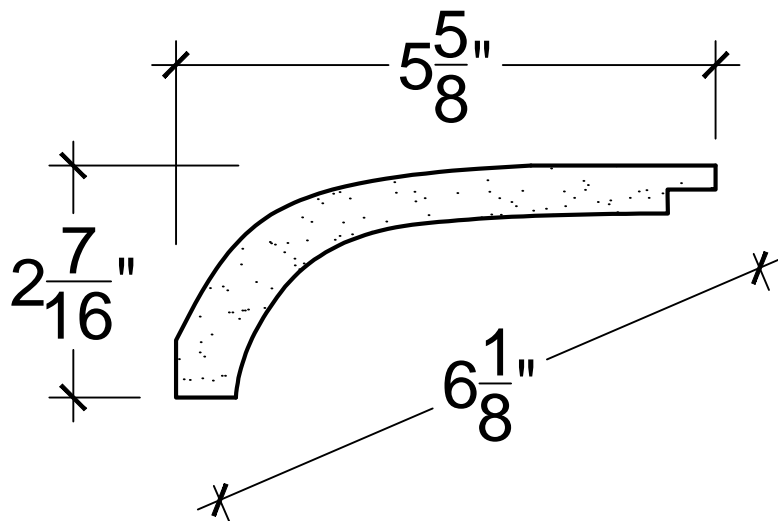

SCALE: 6" - 1"

SCALE: 6" - 1"

SCALE: 6" - 1"

67 Steuben Street  
 Brooklyn, NY 11205  
 P 718.534.7000  
 F 718.534.7040  
 www.decocraftusa.com

Design Copyright © Deco Craft USA Inc.2010.All rights reserved

NAME:	COVE	HEIGHT:	2. 7/16"
ITEM#	DC502-340	PROJECTION:	5. 5/8"
MATERIAL:	PLASTER	FACE:	6. 1/8"
		REPEAT:	N/A
		LENGTH:	96"