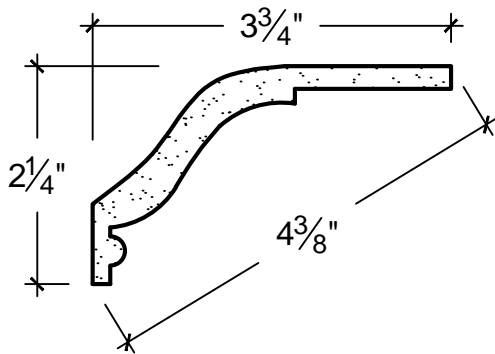

SCALE: 6" - 1"

SCALE: 6" - 1"

SCALE: 6" - 1"

67 Steuben Street
 Brooklyn, NY 11205
 P 718.534.7000
 F 718.534.7040
 www.decocraftusa.com

Design Copyright © Deco Craft USA Inc.2010.All rights reserved

NAME:	CROWN	HEIGHT:	2. 1/4"
ITEM#	DC502-339	PROJECTION:	3. 3/4"
MATERIAL:	PLASTER	FACE:	4. 3/8"
		REPEAT:	N/A
		LENGTH:	96"