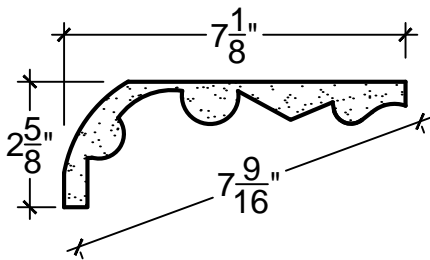

SCALE: 3" - 1"

SCALE: 3" - 1"

SCALE: 3" - 1"

67 Steuben Street  
 Brooklyn, NY 11205  
 P 718.534.7000  
 F 718.534.7040  
 www.decocraftusa.com

Design Copyright © Deco Craft USA Inc.2010.All rights reserved

NAME:	CROWN	HEIGHT:	2. 5/8"
ITEM#	DC502-334	PROJECTION:	7. 1/8"
MATERIAL:	PLASTER	FACE:	7. 9/16"
		REPEAT:	N/A
		LENGTH:	96"