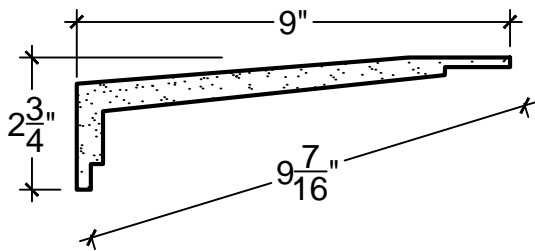

SCALE: 3" = 1'

SCALE: 3" = 1'

SCALE: 3" = 1'

67 Steuben Street  
 Brooklyn, NY 11205  
 P 718.534.7000  
 F 718.534.7040  
 www.decocraftusa.com

Design Copyright © Deco Craft USA Inc.2010.All rights reserved

NAME:	CROWN	HEIGHT:	2. 3/4"
ITEM#	DC502-309B	PROJECTION:	9"
MATERIAL:	PLASTER	FACE:	9. 7/16"
		REPEAT:	N/A
		LENGTH:	96"