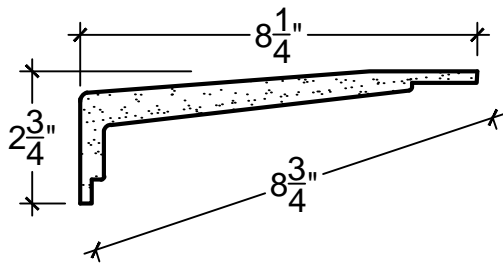

SCALE: 3" = 1'

SCALE: 3" = 1'

SCALE: 3" = 1'

67 Steuben Street  
 Brooklyn, NY 11205  
 P 718.534.7000  
 F 718.534.7040  
 www.decocraftusa.com

Design Copyright © Deco Craft USA Inc.2010.All rights reserved

NAME:	CROWN	HEIGHT:	2. 3/4"
ITEM#	DC502-309	PROJECTION:	8. 1/4"
MATERIAL:	PLASTER	FACE:	8. 3/4"
		REPEAT:	N/A
		LENGTH:	96"