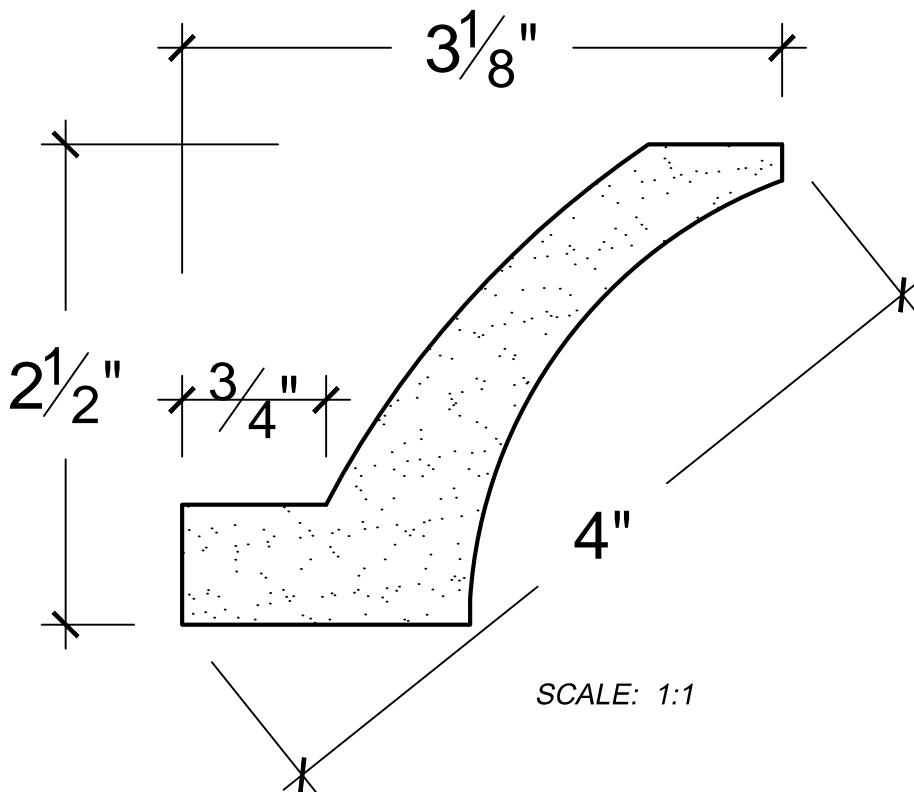

SCALE: 1:1

SCALE: 1:1

SCALE: 1:1

67 Steuben Street  
 Brooklyn, NY 11205  
 P 718.534.7000  
 F 718.534.7040  
 www.decocraftusa.com

Design Copyright © Deco Craft USA Inc.2010.All rights reserved

NAME:

**COVE LIGHTING**

ITEM#

**DC502-305**

MATERIAL:

**PLASTER**

HEIGHT:

2. 1/2"

PROJECTION:

3. 1/8"

FACE:

4"

REPEAT:

N/A

LENGTH:

96"