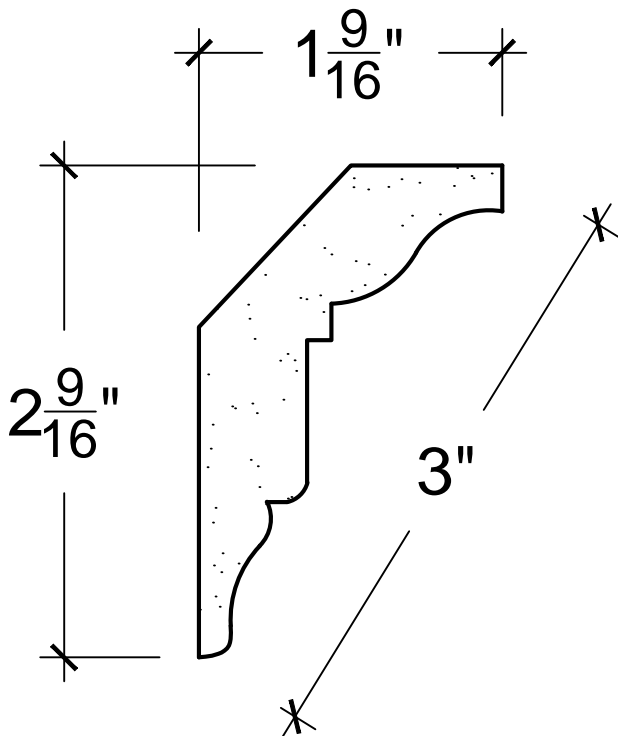

SCALE: 1:1

SCALE: 1:1

SCALE: 1:1

67 Steuben Street
 Brooklyn, NY 11205
 P 718.534.7000
 F 718.534.7040
 www.decocraftusa.com

Design Copyright © Deco Craft USA Inc.2010.All rights reserved

NAME:

CROWN

ITEM#

DC502-293

MATERIAL:

PLASTER

HEIGHT:

2. 9/16"

PROJECTION:

1. 9/16"

FACE:

3"

REPEAT:

N/A

LENGTH:

96"