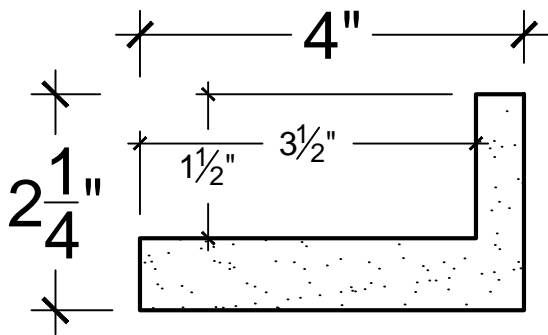

SCALE: 6" - 1"

SCALE: 6" - 1"

SCALE: 6" - 1"

67 Steuben Street
 Brooklyn, NY 11205
 P 718.534.7000
 F 718.534.7040
 www.decocraftusa.com

Design Copyright © Deco Craft USA Inc.2010.All rights reserved

NAME:

COVE LIGHTING

ITEM#

DC502-284A

MATERIAL:

PLASTER

HEIGHT:

2. 1/4"

PROJECTION:

4"

FACE:

N/A

REPEAT:

N/A

LENGTH:

96"